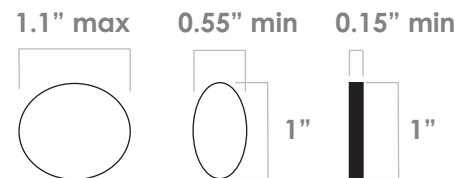

UV Printing FL ADA Regulations

Braille

- -Signage indicating permanent rooms or space must have Braille.
- -Grade 2 & Dome shape
- -Shall be direct translation and located below entire text
- -Shall be lower case except for proper nouns, individual letters, names, or acronyms
- -Directional and informational signage does not require Braille

Finish & Contrast

- -Signs shall have a "Non-Glare" finish
- -Textured background shall be kept to a minimum as to not affect legibility
- -Braille does not need to contrast with its background
- -Signs intended to be read by touch shall not have sharp or abrasive edges

Title 24 California

- Men - 12" equilateral triangle
- Women - 12" diameter circle
- Unisex - Triangle on 12" circle

-1/4" thick

-Does not take the place of required of tactile ADA sign

-Mounted on door 60" from centerline to finish floor

Copy

- -ADA 5/8" minimum - 2" maximum height.
- -Tactile - Raised 1/32" minimum
- -Located directly below pictogram, when applicable
- -Line spacing shall be between 135% - 170% the height of the copy.
- -Characters shall contrast as much as possible with their background

Font Restrictions

- -San Serif
- -15% maximum stroke width to letter height ratio
- -ALL CAPS
- -Must NOT be: *Italic, oblique, script*, decorative **bold**, or **UNUSUAL** in any way

Character proportion:
Width of Cap letter "O" must be between 55% - 110% the height

Stroke width:
Width of Cap letter "I" must be less than 15% the height

Spacing

- ADA 6" minimum unobstructed vertical Pictogram Field
- ADA 3/8" minimum distance between copy any raised elements
- PRODUCTION 0.405" minimum distance between Braille & any other raised elements

UV Printing FL

IF YOU CAN *Dream it*
WE CAN *Create it*